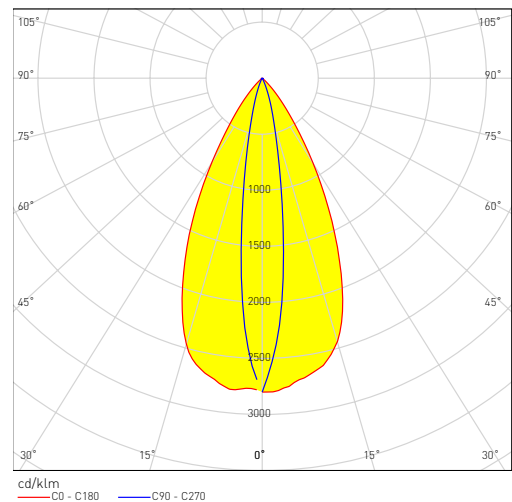

KEY FEATURES

- Two optical versions: Real Spot and Oval
- Solid and sealed optic developed especially for harsh outdoor and indoor environments
- Square flange with tape for easy potting
- Small 13,9 x 13,9 mm size with competent optical performance allows high lumen output from compact light fixture
- Compatible with a range of high power LED types up to XP-E2 size

- Height: 8,86 mm
- Dimensions: 13,9 x 13,9 mm
- Typical efficiency: 91%
- Typical FWHM: 15°
- Precision-molded from optical grade PMMA – UL94 HB rated material with operating rating -40°C to +80°C
- Square flange with tape for easy potting

VERONICA-SQ-MINI-O

- Height: 8,86 mm
- Dimensions: 13,9 x 13,9 mm
- Typical efficiency: 84%
- Typical FWHM: 15 + 50°
- Precision-molded from optical grade PMMA – UL94 HB rated material with operating rating -40°C to +80°C
- Square flange with tape for easy potting