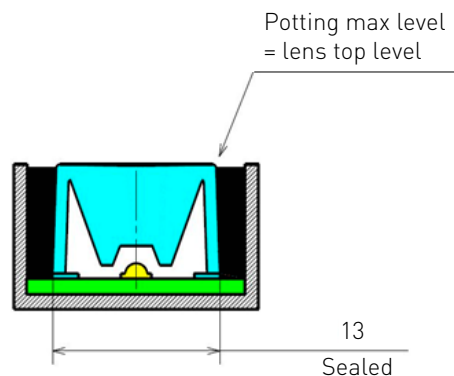

KEY FEATURES

- Two optical versions: Real Spot and Oval
- Solid and sealed optic developed especially for harsh outdoor and indoor environments
- Square flange with tape for easy potting
- Small 13,9 x 13,9 mm size with competent optical performance allows high lumen output from compact light fixture
- Compatible with a range of high power LED types up to XP-E2 size

- Height: 8,86 mm
- Dimensions: 13,9 x 13,9 mm
- Typical efficiency: 91%
- Typical FWHM: 15°
- Precision-molded from optical grade PMMA – UL94 HB rated material with operating rating -40°C to +80°C
- Square flange with tape for easy potting

VERONICA-SQ-MINI-O

- Height: 8,86 mm
- Dimensions: 13,9 x 13,9 mm
- Typical efficiency: 84%
- Typical FWHM: 15 + 50°
- Precision-molded from optical grade PMMA – UL94 HB rated material with operating rating -40°C to +80°C
- Square flange with tape for easy potting

POTTING

In Veronica series part structure allows easy potting without damaging inner optical and/or light source areas

ORDERING INFORMATION

CA14601_VERONICA-SQ-MINI-RS

CA14602_VERONICA-SQ-MINI-O

Consult www.ledil.com for ordering codes and latest product specifications, which may vary by LED