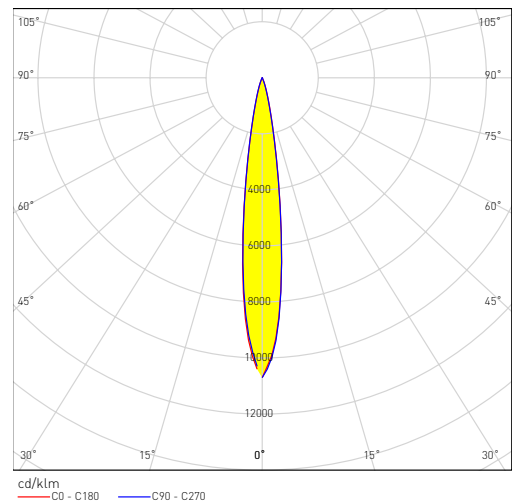

KEY FEATURES

- Two optical versions: Real Spot and Oval
- Solid and sealed optic developed especially for harsh outdoor and indoor environments
- Square flange with tape for easy potting
- Small 13,9 x 13,9 mm size with competent optical performance allows high lumen output from compact light fixture
- Compatible with a range of high power LED types up to XP-E2 size

- Height: 8,86 mm
- Dimensions: 13,9 x 13,9 mm
- Typical efficiency: 91%
- Typical FWHM: 15°
- Precision-molded from optical grade PMMA – UL94 HB rated material with operating rating -40°C to +80°C
- Square flange with tape for easy potting

VERONICA-SQ-MINI-O

- Height: 8,86 mm
- Dimensions: 13,9 x 13,9 mm
- Typical efficiency: 84%
- Typical FWHM: 15 + 50°
- Precision-molded from optical grade PMMA – UL94 HB rated material with operating rating -40°C to +80°C
- Square flange with tape for easy potting