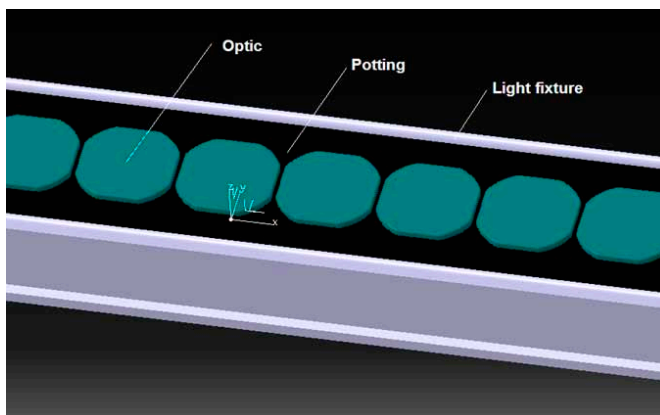

POTTING

In Veronica series part structure allows easy potting without damaging inner optical and/or light source areas