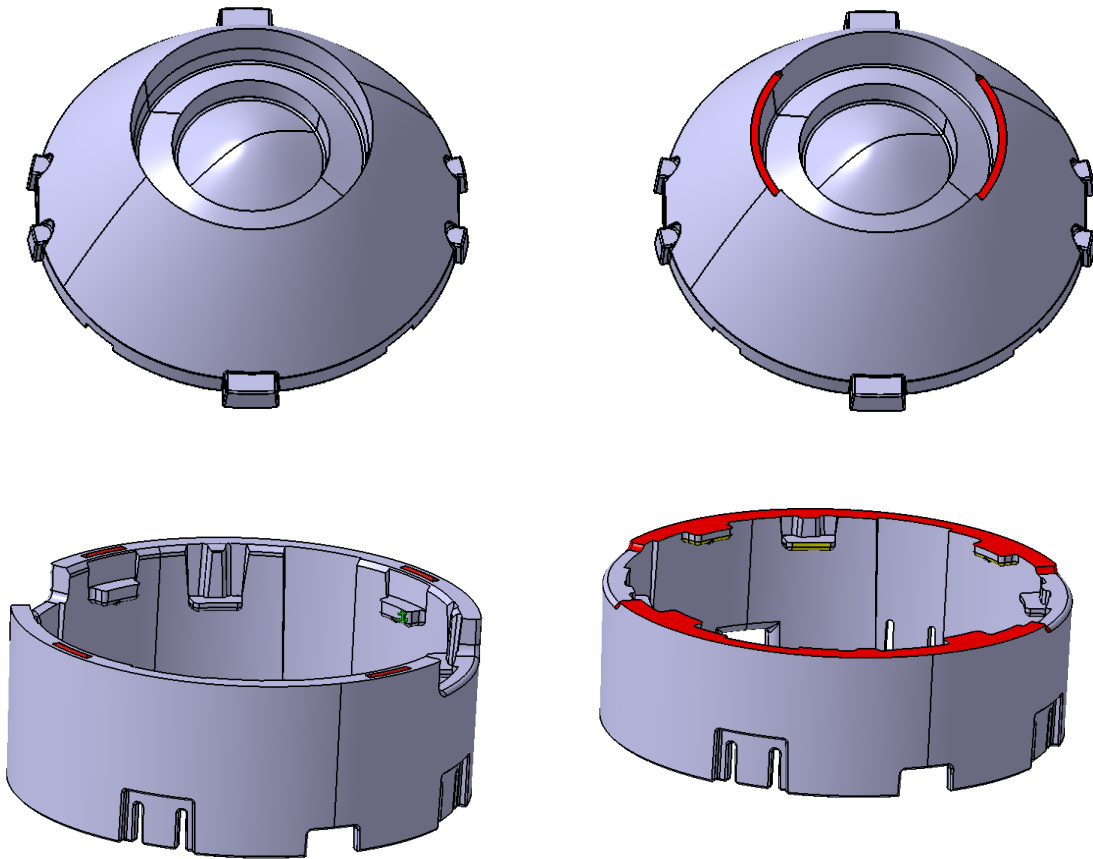

(CONTINUED FROM PAGE 4)

CN15822_WINNIE-S-C
CN15824_WINNIE-M-C
CN15825_WINNIE-W-C
CN15826_WINNIE-O-C

OLD

NEW

(CHANGES CONTINUES ON PAGE 6)

Contact information:

Kalle Hannila
Product Manager
Joensuunkatu 13
24100 SALO, FINLAND
kalle.hannila@ledil.com

Henri Uutela
Product Manager
Joensuunkatu 13
24100 SALO, FINLAND
henri.uutela@ledil.com

Olga Cherepenina
Product Marketing Manager
Joensuunkatu 13
24100 SALO, FINLAND
olga.cherepenina@ledil.com