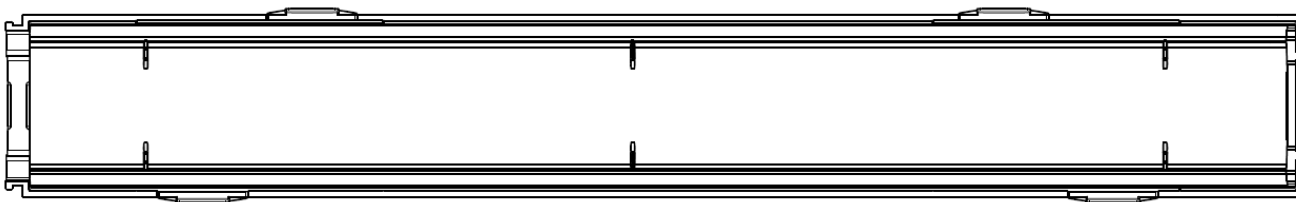

OLD:

Contact information:

Veijo Isojunno
Product Manager
Joensuunkatu 13
24100 SALO, FINLAND
veijo.isojunno@ledil.com

Henri Uutela
Product Manager
Joensuunkatu 13
24100 SALO, FINLAND
henri.uutela@ledil.com

Olga Cherepenina
Product Marketing Manager
Joensuunkatu 13
24100 SALO, FINLAND
olga.cherepenina@ledil.com