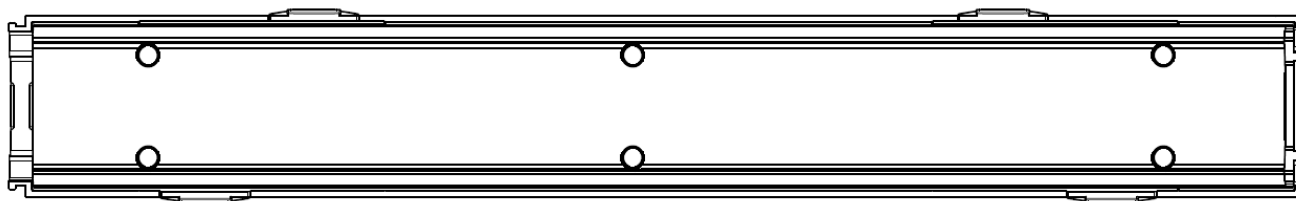

PRODUCT CHANGE NOTIFICATION

Date: February 28th, 2020
PCN: PCN LEDIL 158

Subject: PCN 158 - Change of design in LINNEA product family

Description: As part of our continuous improvement process regarding the quality of our products, LEDiL has decided to change pin design in LINNEA product family. This is due to make pin parts inside the lens more durable.

Time line: New version will automatically replace the old one, when the old stock has been depleted.

Changes:

NEW: