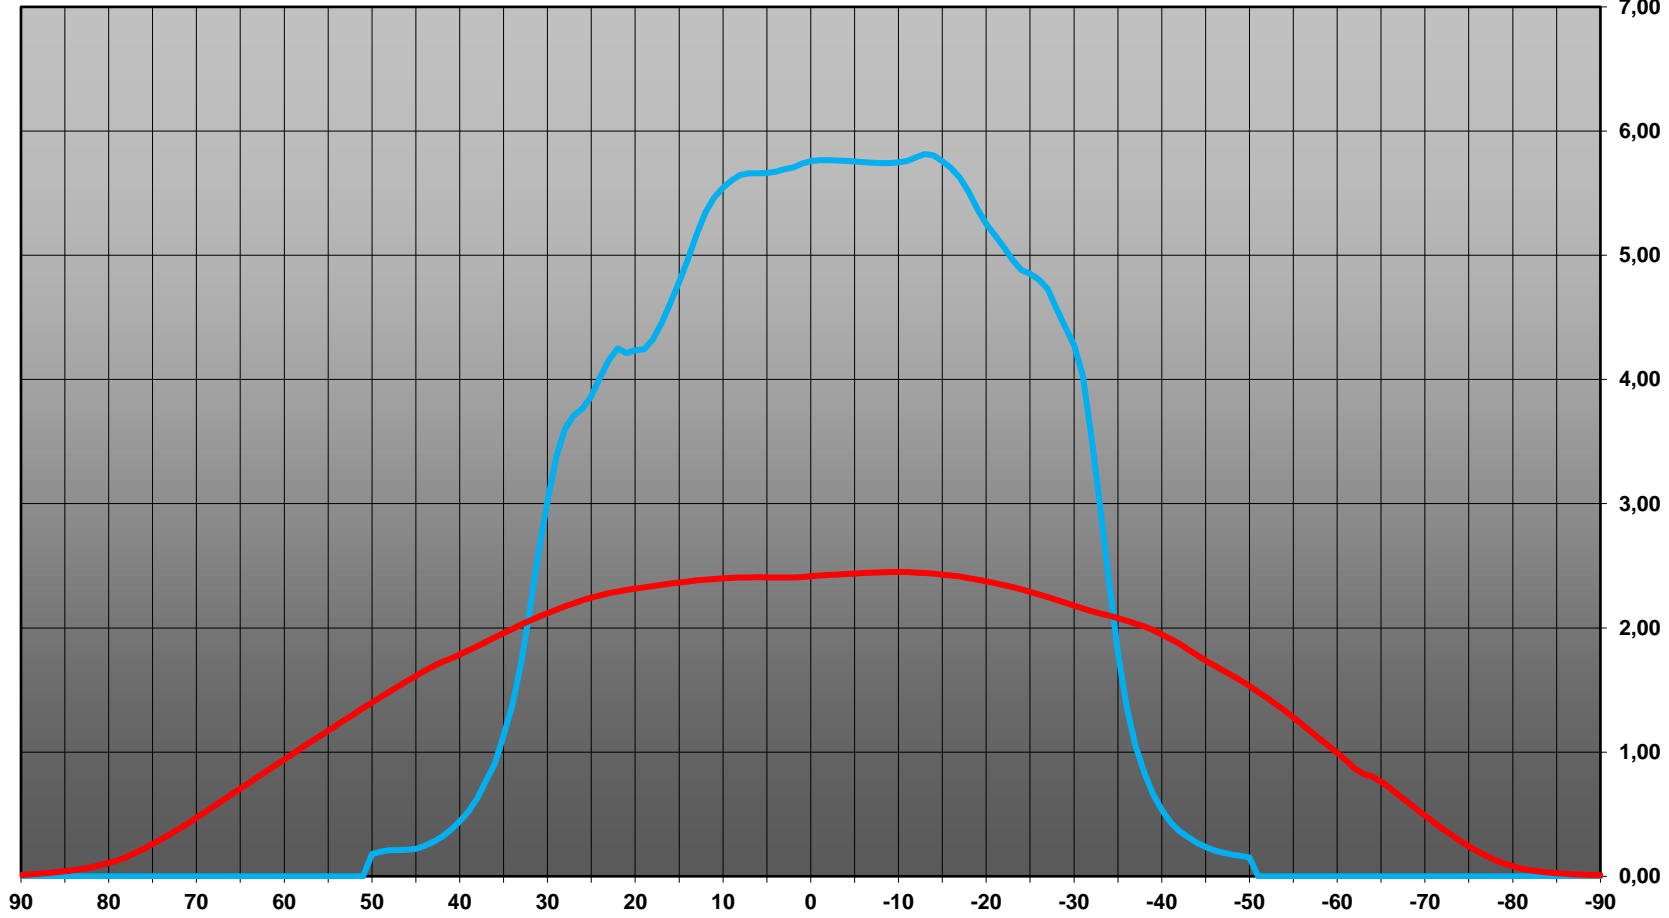

LDC linear of F17826_VIOLETTA-W_(Oslon_UV3636_SU_CULDN1.VC) @350mA

$\mu\text{W}/\text{cm}^2$
Distance: 0.9m

F17826

Oslon_UV3636_(SU_CULDN1.VC)