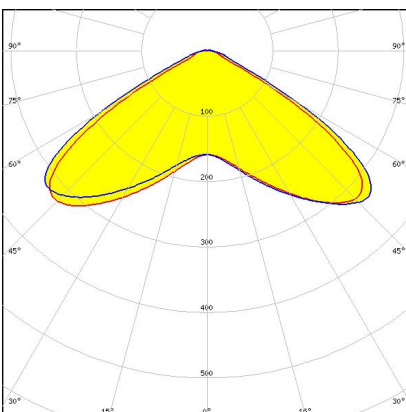

DAHLIA

Ingress protected linear lens for horticultural lighting.
Compatible with up to 3535 size high-power LEDs.

DAHLIA is a efficient linear lens for uniform horticultural lighting. 120 single optics in one array to support various LED channel setups, ingress protected and easy to clean surface. Made from PMMA for good chemical resistance. Compatible with up to 3535 size high-power LEDs.

DAHLIA-TL

320 x 80 mm variant for horticultural top lighting

PRODUCTS:

CS16619_DAHLIA-TL110

Dimensions: 321.0 mm x 80.5 mm

Height: 11.00 mm

~120° wide beam

GENERAL INFORMATION:

NOTE: The typical beam angle will be changed by different color, chip size and chip position tolerance. The typical total beam angle is the full angle measured where the luminous intensity is half of the peak value.