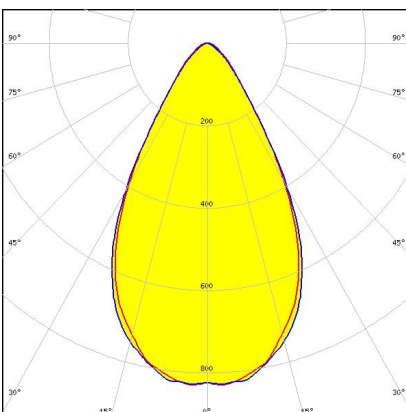

BRIANNA-7X1

280 x 36 mm linear solution

PRODUCTS:

C18327_BRIANNA-7X1-W

Dimensions: 280.0 mm x 36.0 mm

Height: 13.40 mm

~60° wide beam. Variant with 7X1 lens.

GENERAL INFORMATION:

NOTE: The typical beam angle will be changed by different color, chip size and chip position tolerance. The typical total beam angle is the full angle measured where the luminous intensity is half of the peak value.