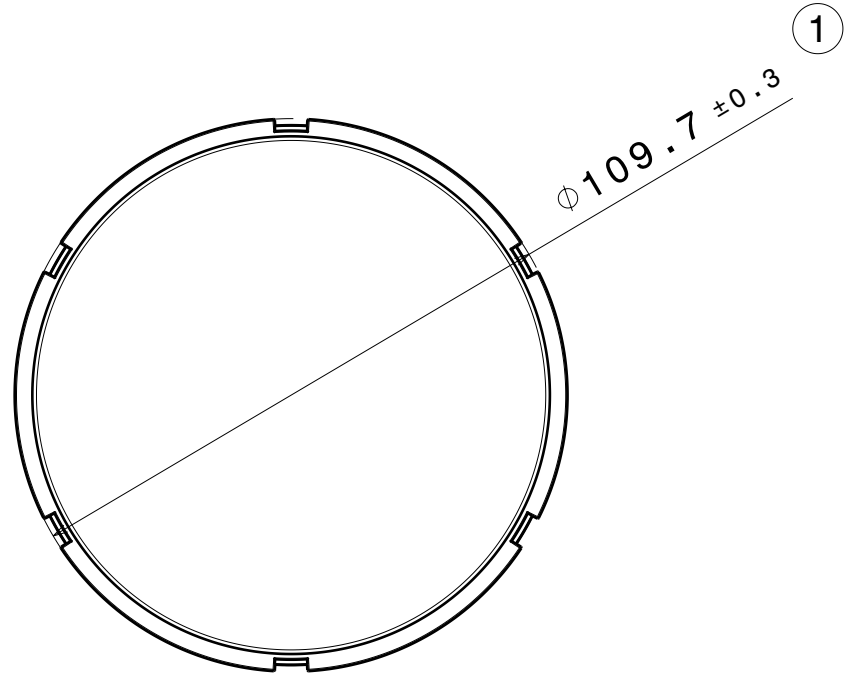

H G F E D C B A

4

4

3

3

2

2

PART	TYPE	MATERIAL	COLOR / COATING
C18568_AMY-110-M	LENS	PMMA	CLEAR

MECHANICAL DRAWING

PRODUCT **AMY-110-M**

LEDiL

Plastic moulding general tolerances according to DIN 16901-130 and applies if not otherwise shown in the drawing. Silicone moulding general tolerances according to ISO 3302-1 Class M3 and applies if not otherwise shown in the drawing.

FIRST ANGLE PROJECTION:

This drawing is the property of LEDiL Oy. It may not be copied or otherwise distributed without prior written permission from LEDiL Oy.

SCALE **2:3**

WEIGHT **-**

A3 SHEET **2/2**

Notes

	PCB or heatsink level.
	LED location
	Ensure LED fitting from a product specific 3D model available from www.ledil.com
	For more details about installation please see LEDiL Installation Guide on www.ledil.com

H G F E D C B A

1

1