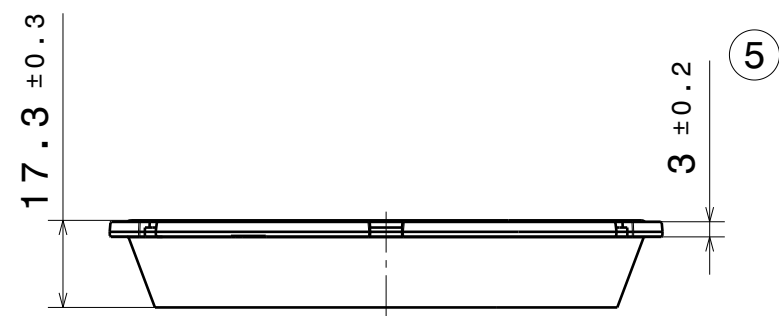

H G F E D C B A

4

4

3

3

2

2

PART	TYPE	MATERIAL	COLOR / COATING
C18568_AMY-110-M	LENS	PMMA	CLEAR

MECHANICAL DRAWING

PRODUCT **AMY-110-M**

LEDiL

Plastic moulding general tolerances according to DIN 16901-130 and applies if not otherwise shown in the drawing. Silicone moulding general tolerances according to ISO 3302-1 Class M3 and applies if not otherwise shown in the drawing.

FIRST ANGLE PROJECTION:

This drawing is the property of LEDiL Oy. It may not be copied or otherwise distributed without prior written permission from LEDiL Oy.

SCALE **2:3**

WEIGHT **-**

A3 SHEET **2/2**

Notes

	PCB or heatsink level.
	LED location
	Ensure LED fitting from a product specific 3D model available from www.ledil.com
	For more details about installation please see LEDiL Installation Guide on www.ledil.com

H G F E D C B A

1

1